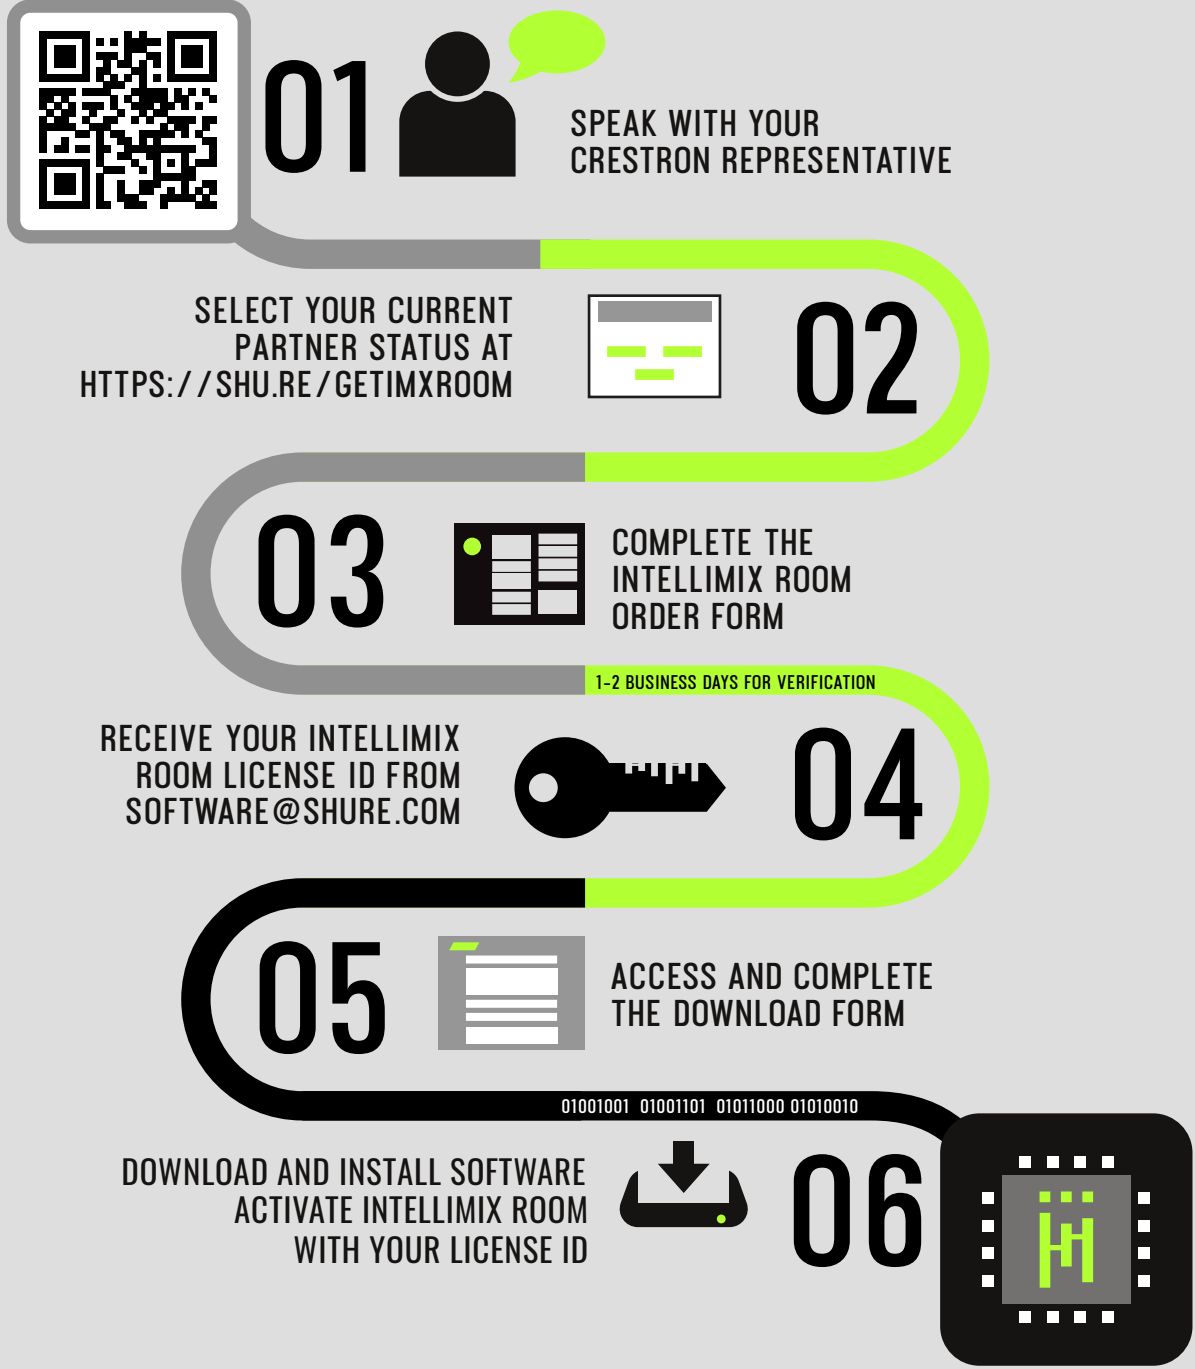

INTELLIMIX ROOM PURCHASE AND DOWNLOAD PATH

ADDITIONAL RESOURCES TO GET STARTED

TRAINING:
[JOIN THE CRESTRON COURSE GROUP AT SHURE AUDIO INSTITUTE](#)

TECH PORTAL:
[SHURE AND CRESTRON UC-C100-T GETTING STARTED GUIDE](#)

PRODUCT PAGE:
[INTELLIMIX ROOM](#)